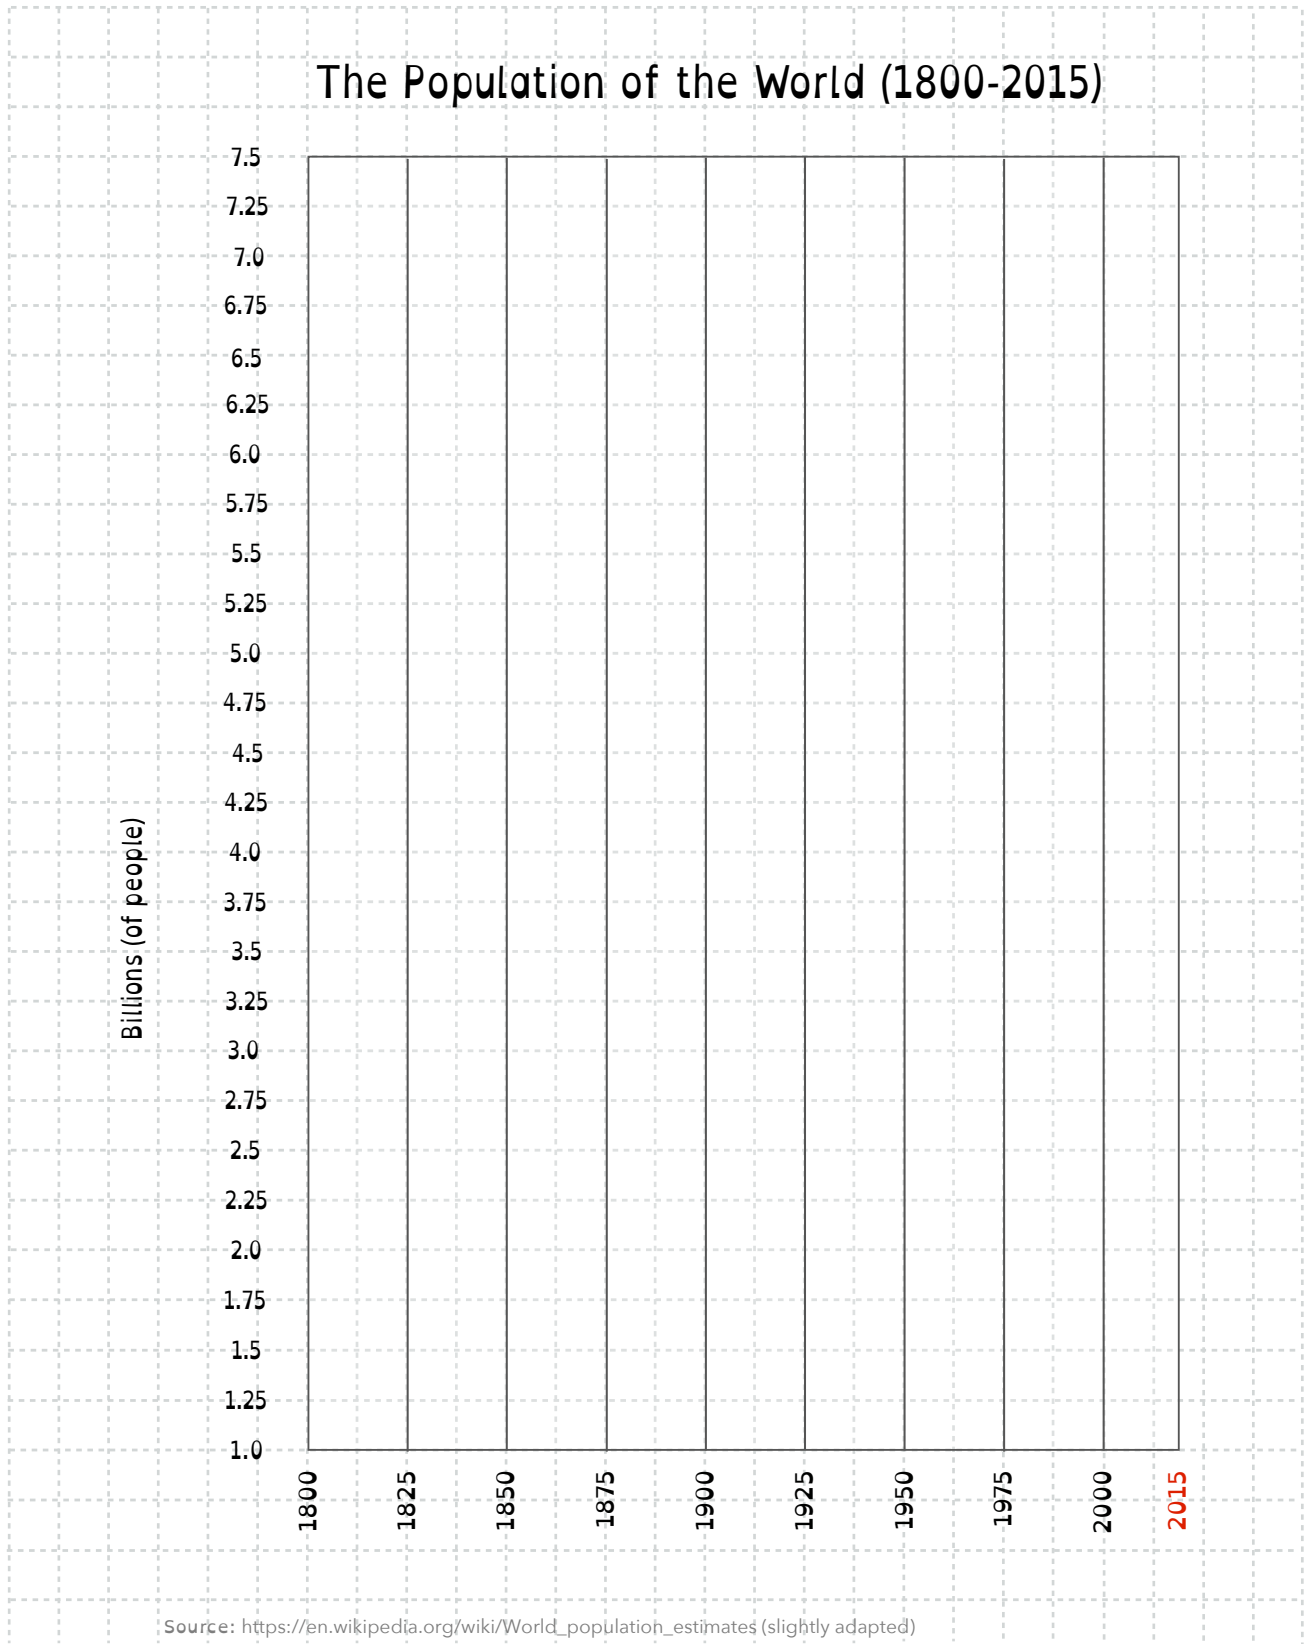

Graphing – 1.19

The world's population has been growing quickly over the past 100 years. Use the data on the attached page to create a line graph of that growth.

Year	Actual Number	Rounded Estimate
1800	1,000,000,000	1.0 billion
1825	1,042,000,000	
1850	1,265,000,000	
1875	1,325,000,000	
1900	1,656,000,000	
1925	2,000,000,000	
1950	2,557,628,654	
1975	4,089,083,233	
2000	6,088,571,383	
2015	7,256,490,011	